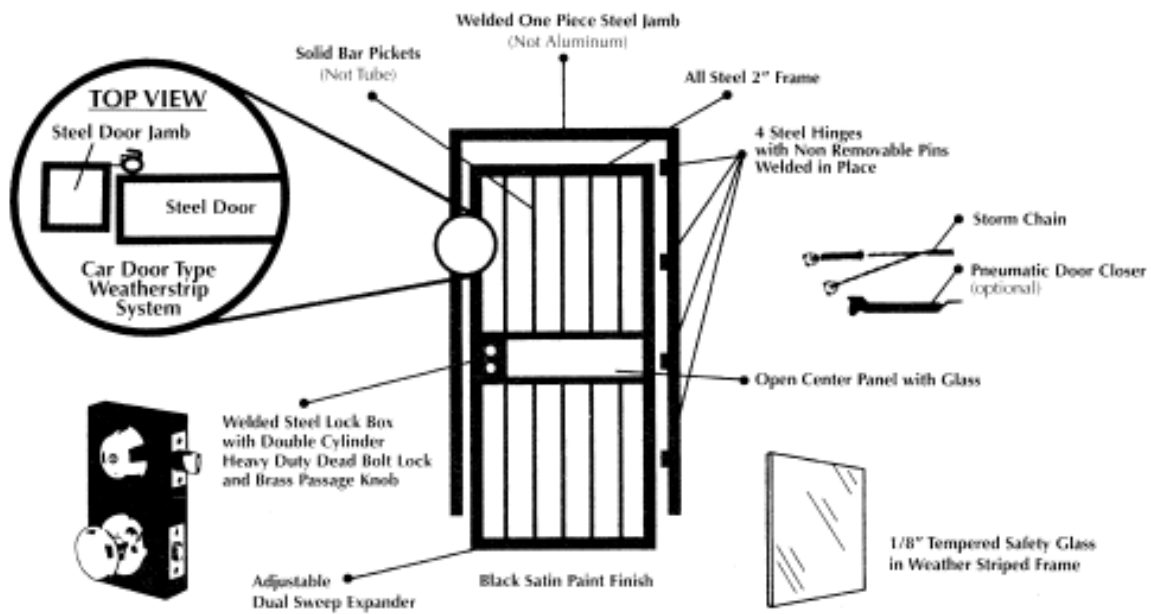

**Uniquely Different
Security Storm Doors**

**ABC CUSTOM IRON &
LOCKSMITH INC.**

550 Santa Fe
(1/2 Block South of 6th Avenue)

Denver, Colorado 80204

(303) 534-0862

WHAT IS DIFFERENT ABOUT ABC'S SECURITY STORM DOORS

1. **STEEL WELDED 1 PIECE JAMB**
(Not Aluminum)
2. **FOUR (4) WELDED HINGES**
(Not 2 Hinges Screwed On)
3. **ALL 3" LONG ONE WAY SCREWS**
(Not 1" Long)
4. **SOLID BAR PICKETS**
(Not Hollow Tube)
5. **HEAVY DUTY DOUBLE CYLINDER**
Deadbolt Lock Included
6. **7/16" ROUND WEATHERSTRIPPING**
(Not 1/8" Flat Woolpile)
7. **ONE SCREEN INCLUDED**
8. **DOORS INDIVIDUALLY HANDCRAFTED**
(Not Pre-fab)